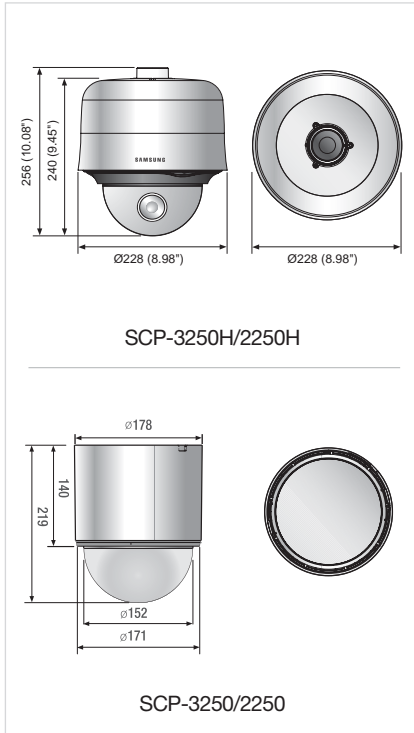

Dimensions

Unit : mm (inch)

The Eco mark represents Samsung Techwin's will to create environment-friendly products, and indicates that the product satisfies the EU RoHS Directive.

Design and specifications are subject to change without notice.

SAMSUNG TECHWIN CO., LTD.

701, Sampyeong-dong, Bundang-gu, Seongnam-si, Gyeonggi-do Korea 463-400
Tel : +82-70-7147-8741 ~ 8749, 8752 ~ 8760 Fax : +82-31-8018-3745
www.samsungsecurity.com www.samsungcctv.com

■ DISTRIBUTED BY